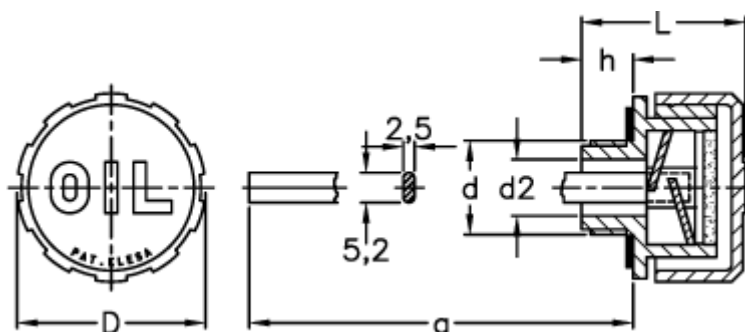

# Data Sheet

Article number: 2311053989

Description: E+G Breather plug  
SFP.30-20x1,5+F+a FIL

## Measures

$a = 188$   
 $D = 31$   
 $d = M20 \times 1,5$   
 $d2 = 12$   
 $h = 9,5$   
 $L = 29,5$